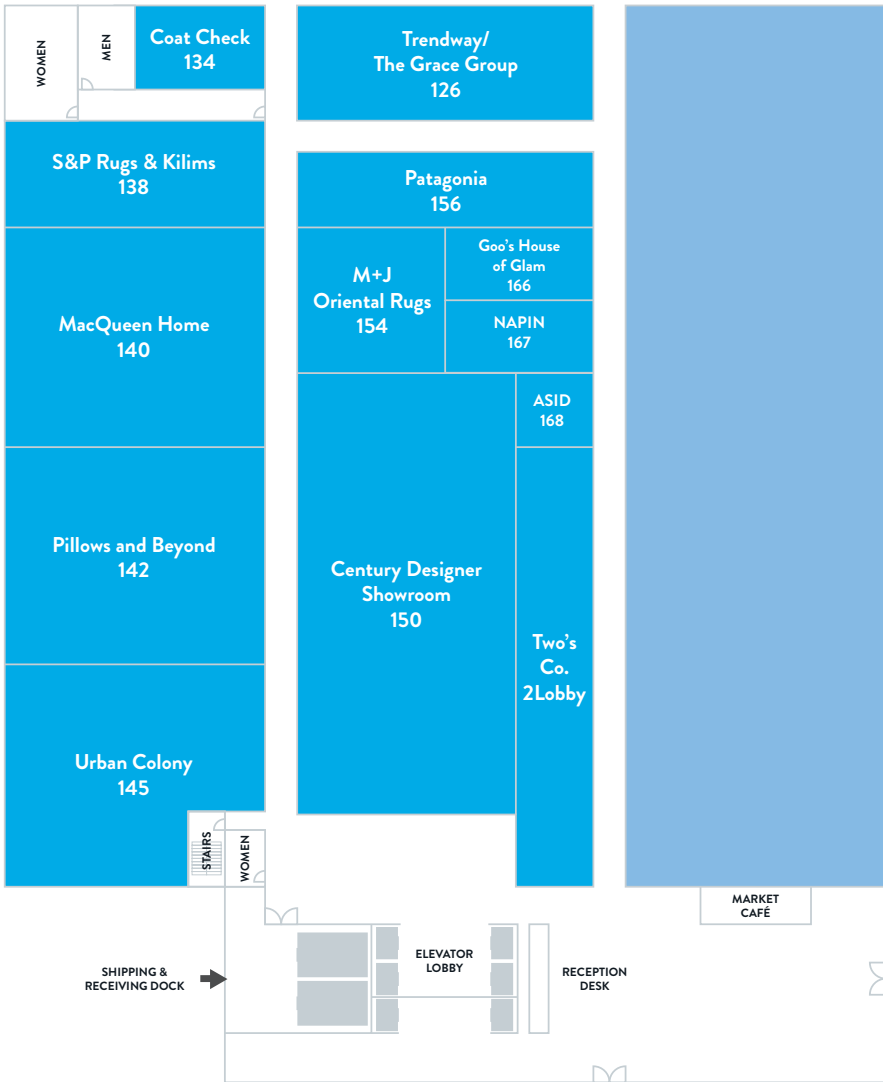

404.255.5603
www.pubman.net

LA MART
at THE REEF

FLOOR PLANS

Floor Plans

FIRST FLOOR

Showroom	Suite	Showroom	Suite	Showroom	Suite
American Society of Interior Design (ASID)	168	MacQueen Home	140	S&P Rugs & Kilims	138
Century Designer Showroom	150	Market Café	Lobby	Trendway/The Grace Group	126
Coat Check	134	MacQueen Home	140	Two's Company	2Lobby
Goo's House of Glam	166	NAPIN	167	Urban Colony	145
M+J Oriental Rugs	154	Patagonia	156		
		Pillows and Beyond	142		