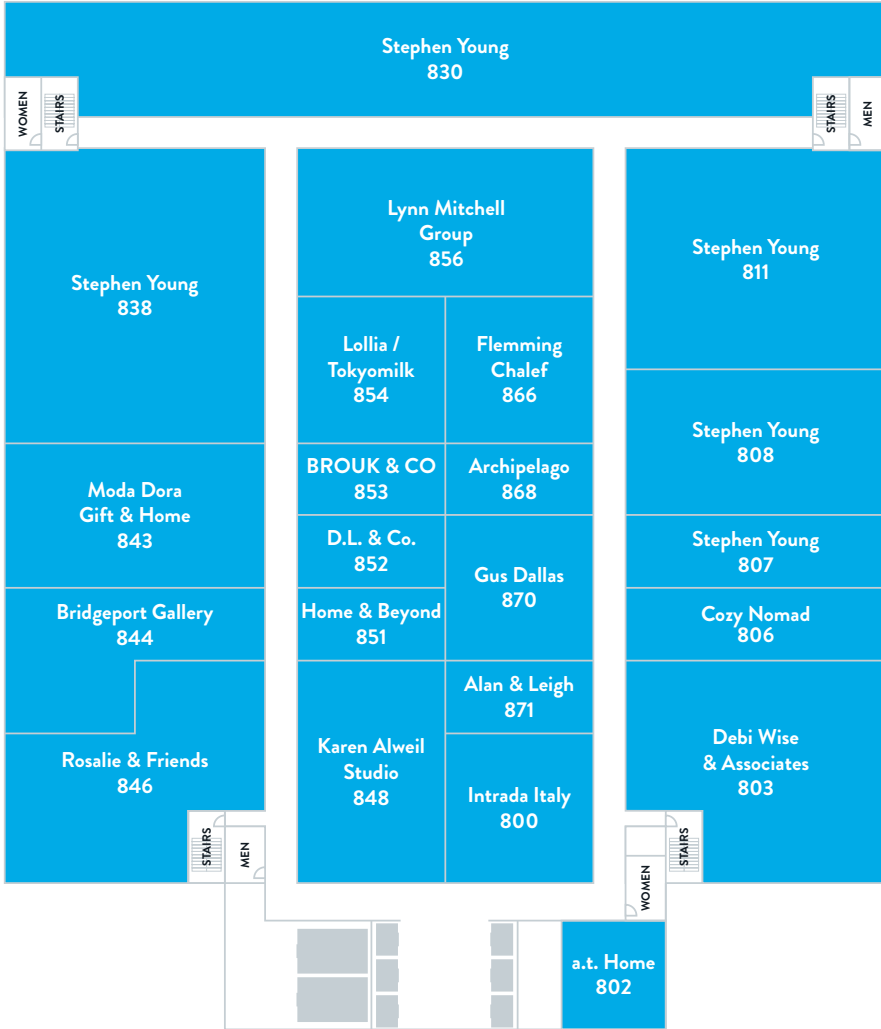

EIGHTH FLOOR

Showroom	Suite	Showroom	Suite	Showroom	Suite
a.t. Home	802	Debi Wise & Associates	803	Lollia/Tokyomilk/Love & Toast	854
Alan & Leigh	871	Flemming Chalef	866	/Library of Flowers	856
Archipelago	868	Gus Dallas	870	Lynn Mitchell Group	856
Bridgeport Gallery	844	Home & Beyond	851	Moda Dora Gift & Home	843
BROUK & CO	853	Intrada Italy	800	Rosalie & Friends	846
Cozy Nomad	806	Karen Alweil Studio	848	Stephen Young	807, 808, 811, 830, 838
D.L. & Co.	852