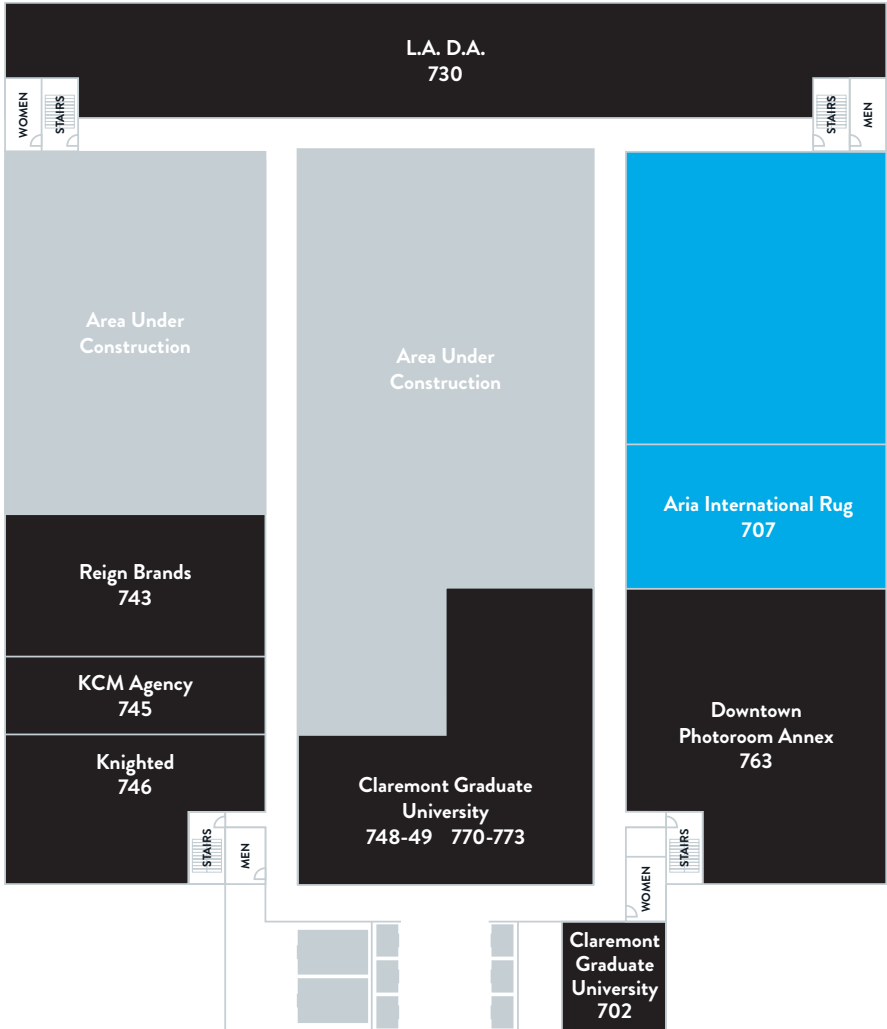

SEVENTH FLOOR

Showroom	Suite	Suite	#	Suite	#
Aria International Rug	707	Downtown Photoroom Annex	763	L.A. D.A.	730
Area Rugs & Accessories		KCM Agency	745	Reign Brands	743
Claremont Graduate University	702, 748-49, 770-73	Knighted	746