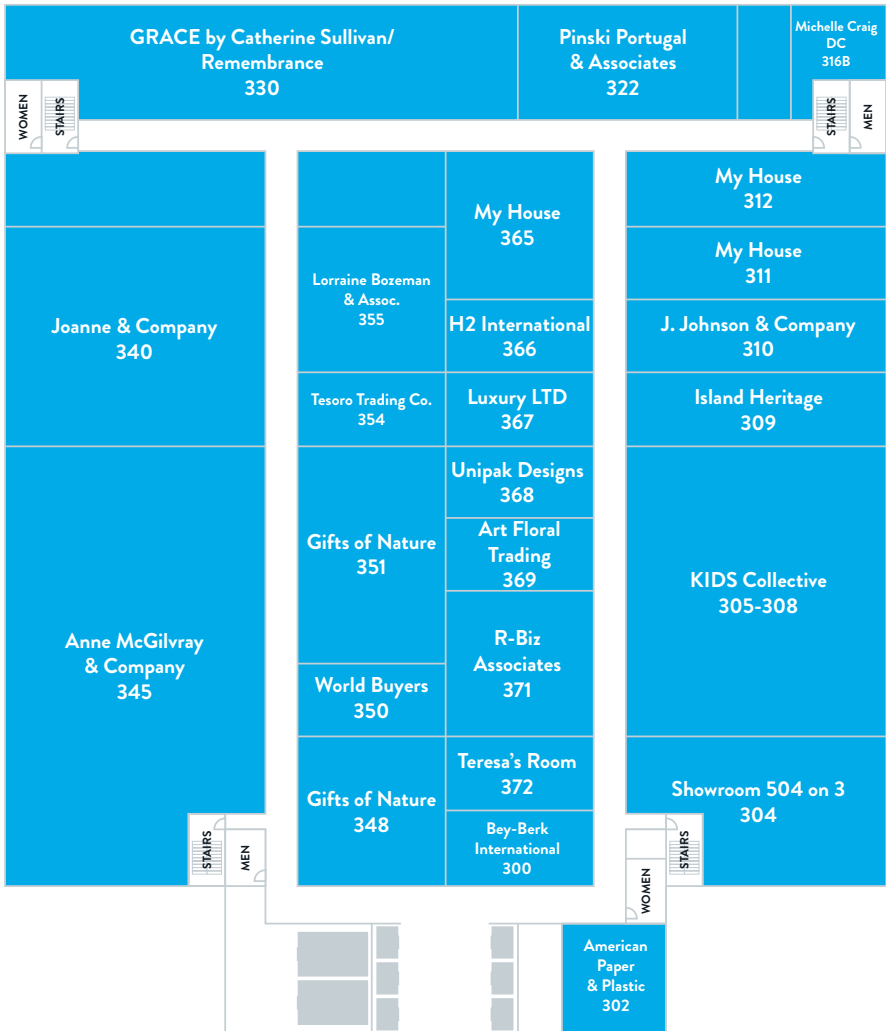

404.255.5603
www.pubman.net

LA MART
at THE REEF

FLOOR PLANS

Floor Plans

FIRST FLOOR

Showroom	Suite	Showroom	Suite	Showroom	Suite
American Society of Interior Design (ASID)	168	MacQueen Home	140	S&P Rugs & Kilims	138
Century Designer Showroom	150	Market Café	Lobby	Trendway/The Grace Group	126
Coat Check	134	MacQueen Home	140	Two's Company	2Lobby
Goo's House of Glam	166	NAPIN	167	Urban Colony	145
M+J Oriental Rugs	154	Patagonia	156		
		Pillows and Beyond	142		