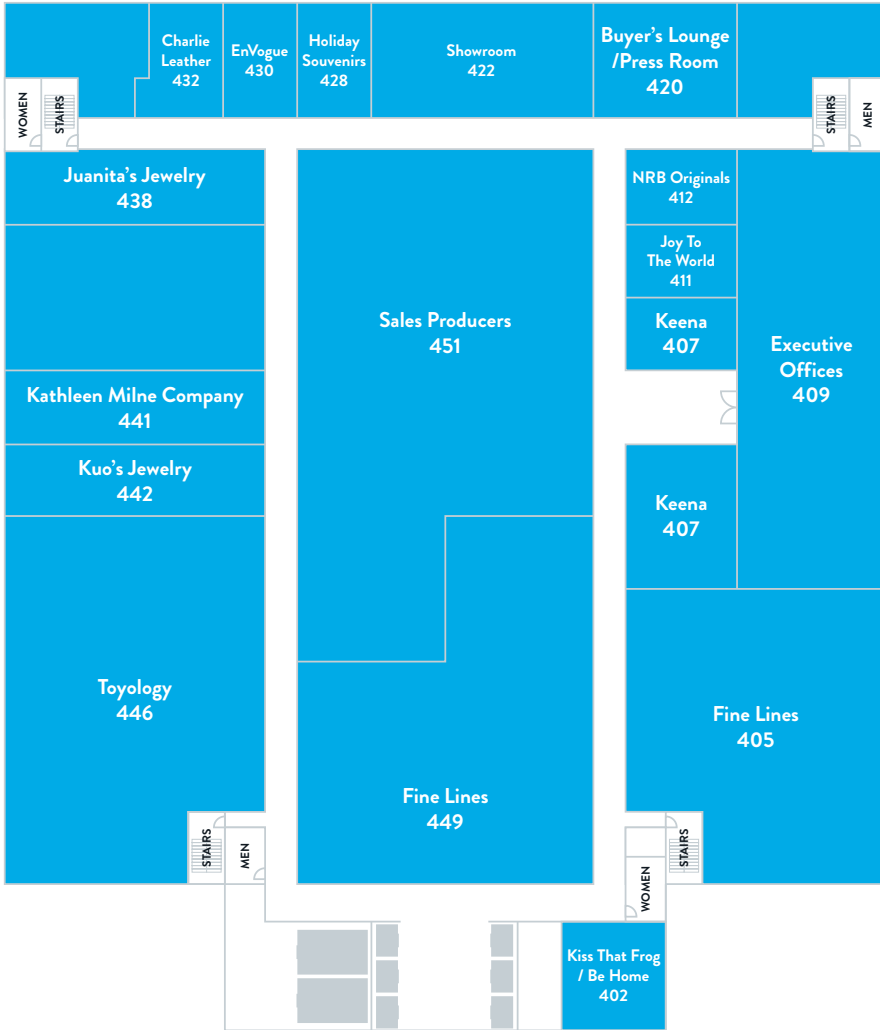

Floor Plans

FOURTH FLOOR

Room Name	Suite	Room Name	Suite	Room Name	Suite
Buyer's Lounge/Press Room	420	Holiday Souvenirs	428	Kiss That Frog/Be Home	402
Charlie Leather	432	Joy To The World	411	Kuo's Jewelry	442
EnVogue	430	Juanita's Jewelry	438	NRB Originals	412
Executive Offices	409	Kathleen Milne Company	441	Sales Producers	451
Fine Lines	405, 449	Keena	407	Toyology	446