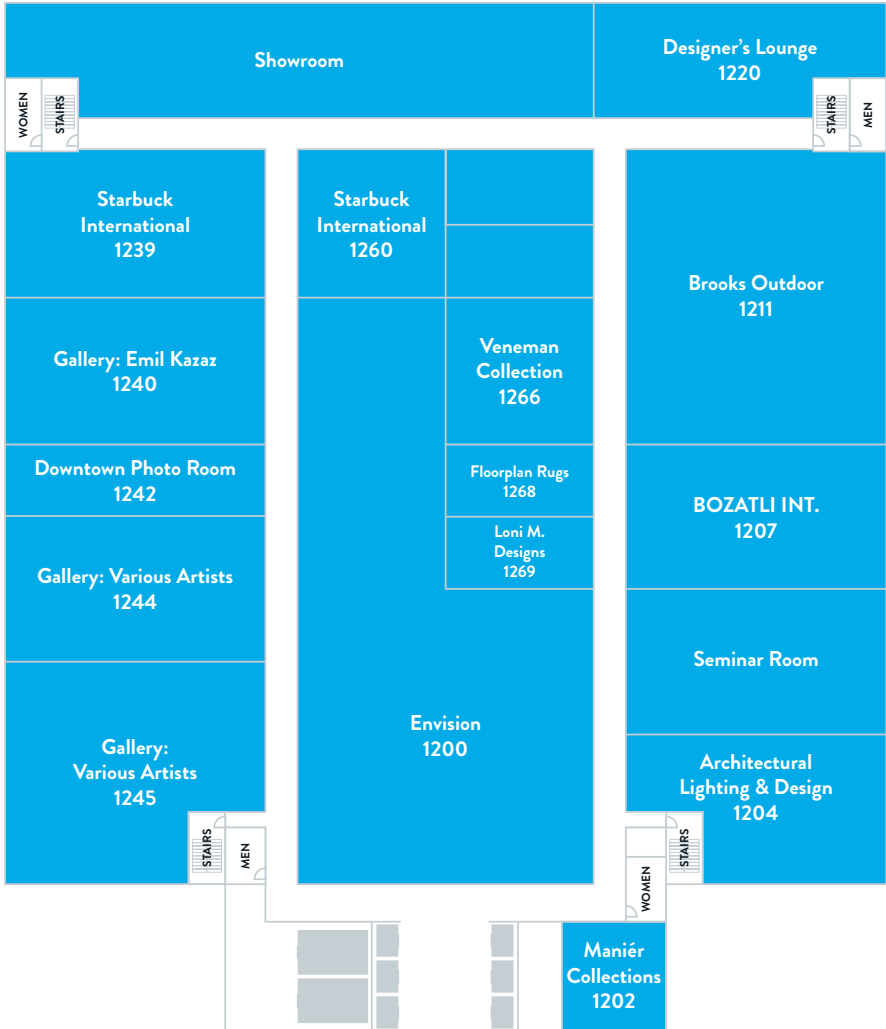

Floor Plans

TENTH FLOOR

Showroom	Suite	Showroom	Suite	Showroom	Suite
Arteriors/Bassman Blaine	1008	Hospitality!	1038	Patagonia	1011
Bassman Blaine	1000, 1005	Le-Coterie	1022	Urban Colony by Robert Wylie	1040
Cordrey Collection	1002	Legend of Asia	1067	VH Group	1054
Deco Rug Imports	1010	Noir/Bassman Blaine	1004	Vivre Luxe	1020
Haptor Barrett	1046	PALECEK	1048		
Haptor Barrett Office	1016	Paralana Inc.	1065		