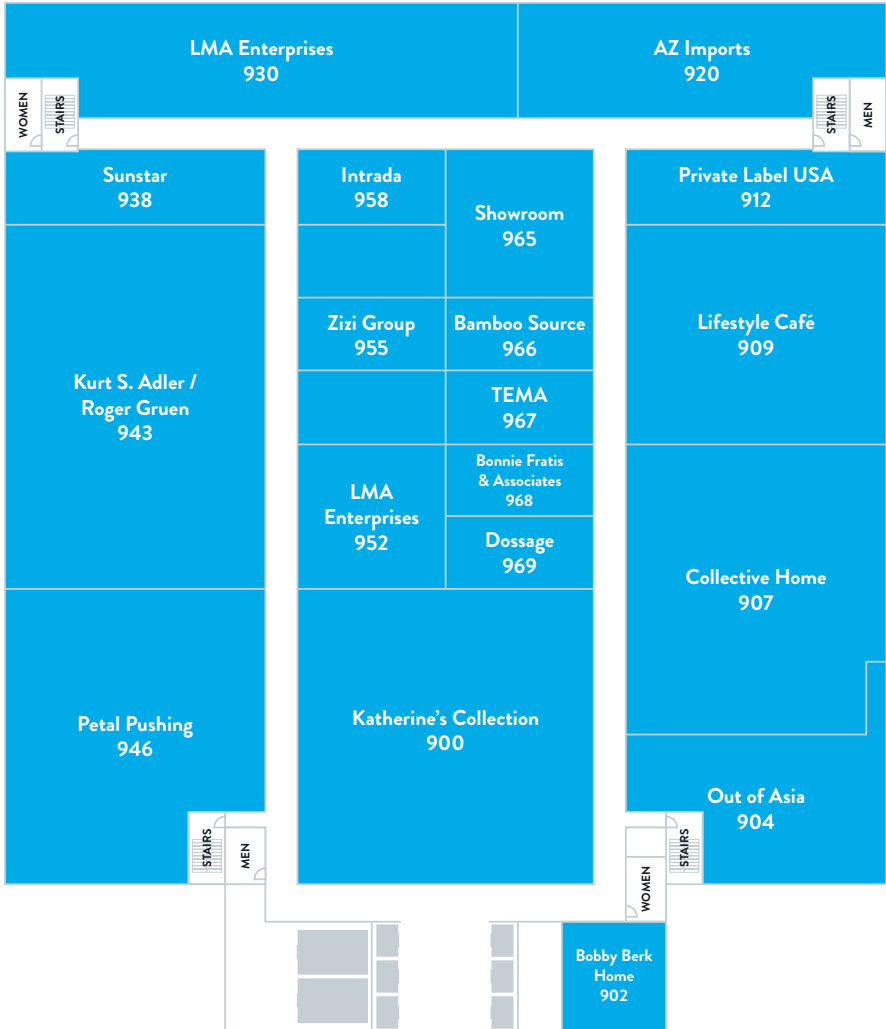

NINTH FLOOR

Showroom	Suite	Showroom	Suite	Showroom	Suite
AZ Imports	920	Intrada	958	Private Label USA	912
Bamboo Source	966	Katherine's Collection	900	Sunstar	938
Bethany Lowe	900	Kurt S. Adler/Roger Gruen	943	TEMA	967
Bobby Berk Home	902	Lifestyle Café	909	Vickerman	900
Bonnie Fratis & Associates	968	LMA Enterprises	930, 952	Zizi Group	955
Collective Home	907	Out of Asia	904		
Dossage	969	Petal Pushing	946